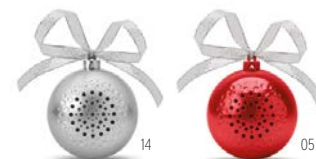

Jingle Ball CX1449

4:1 Bluetooth christmas bauble speaker in ABS. Easy connection with any Bluetooth enabled device . Rechargeable Li-ion 300mAh battery. Includes USB charging cable. Output data: 3W and 4 Ohm. Operating range: 10 m. **Size** Ø7 cm
Print technique Pad Printing